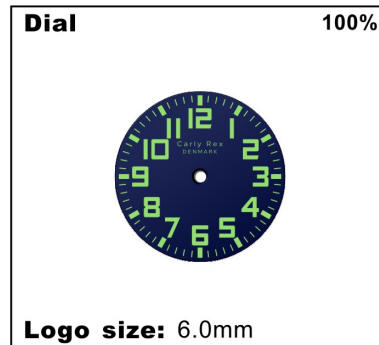

Case :	30.0(W)x36.0(H)mm
Dial Opening :	Ø25.0mm
Bracelet / Strap :	14.0x14.0mm
Crown :	Ø3.5mm
Water Resistant :	3ATM
Scale :	100%

Version A

Version B

Version C

Model No.:	Case Material: Alloy	Movement: PC21	Marketing: Andy
Brand Name: Carly Rex DENMARK	Design Ref. No.: CS2305049A	Designer: Andrew ★	Date: 19/May/2023

Version A

Version B

Version C

Version D

Case :	33.5(W)x38.5(H)mm
Dial Opening :	Ø22.5mm
Bracelet / Strap :	18.0x18.0mm
Crown :	Ø4.0mm
Water Resistant :	3ATM
Scale :	100%

Model No.:	Case Material: Alloy	Movement: PC21	Marketing: Peggy
Brand Name: Carly Rex DENMARK	Design Ref. No.: CS2305127A	Designer: Andrew	Date: 25/May/2023

Case :	30.8(W)x36.0(H)mm
Dial Opening :	Ø20.8mm
Bracelet / Strap :	14.0x14.0mm
Crown :	Ø3.5mm
Water Resistant :	3ATM
Scale :	100%

Model No.:	Case Material: Alloy	Movement: PC21	Marketing: Peggy
Brand Name: Carly Rex DENMARK	Design Ref. No.: CS2305014	Designer: Andrew ★	Date: 04/May/2023

Case :	27.0(W)x33.0(H)mm
Dial Opening :	Ø22.0mm
Bracelet / Strap :	14.0x12.0mm
Crown :	Ø3.5mm
Water Resistant :	3ATM
Scale :	100%

C4084ACX-A

C4084ACX-B

C4084ACX-C

C4084ACX-D

PANTONE 300 C
PANTONE 200 C

PANTONE 2768 C
PANTONE 200 C