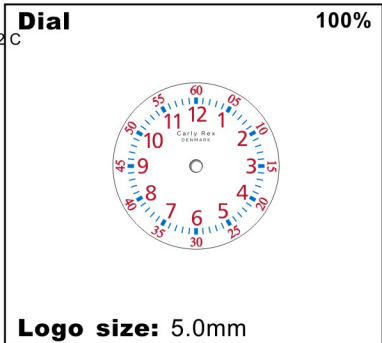

Case :	30.0(W)x36.0(H)mm
Dial Opening :	Ø25.0mm
Bracelet / Strap :	14.0x14.0mm
Crown :	Ø3.5mm
Water Resistant :	3ATM
Scale :	100%

Version A

Version B

Version C

Model No.:	Case Material: Alloy	Movement: PC21	Marketing: Andy
Brand Name: Carly Rex DENMARK	Design Ref. No.: CS2305049A	Designer: Andrew ★	Date: 19/May/2023

Version A

Version B

Version C

Version D

Case :	33.5(W)x38.5(H)mm
Dial Opening :	Ø22.5mm
Bracelet / Strap :	18.0x18.0mm
Crown :	Ø4.0mm
Water Resistant :	3ATM
Scale :	100%

Model No.:	Case Material: Alloy	Movement: PC21	Marketing: Peggy
Brand Name: Carly Rex DENMARK	Design Ref. No.: CS2305127A	Designer: Andrew	Date: 25/May/2023

Case :	30.8(W)x36.0(H)mm
Dial Opening :	Ø20.8mm
Bracelet / Strap :	14.0x14.0mm
Crown :	Ø3.5mm
Water Resistant :	3ATM
Scale :	100%

Model No.:	Case Material: Alloy	Movement: PC21	Marketing: Peggy
Brand Name: Carly Rex DENMARK	Design Ref. No.: CS2305014	Designer: Andrew ★	Date: 04/May/2023

Case :	27.0(W)x33.0(H)mm
Dial Opening :	Ø22.0mm
Bracelet / Strap :	14.0x12.0mm
Crown :	Ø3.5mm
Water Resistant :	3ATM
Scale :	100%

C4084ACX-A

C4084ACX-B

C4084ACX-C

C4084ACX-D

PANTONE 300 C
PANTONE 200 C

PANTONE 2768 C
PANTONE 200 C