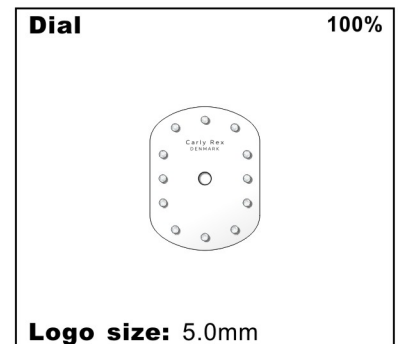

Version A

Version B

Version C

Case :	20.0(W)x31.5(H)mm
Dial Opening :	14.5x19.0mm
Bracelet / Strap :	10.0x10.0mm
Crown :	Ø3.5mm
Water Resistant :	3ATM
Scale :	100%

Model No.:	Case Material: Stainless steel	Movement: Y120E	Marketing: Niki
Brand Name: Carly Rex DENMARK	Design Ref. No.: CS2105012	Designer: Andrew	Date: 07/May/2021

Version A

Version B

Version C

Case :	38.0(W)x44.0(H)mm
Dial Opening :	32.5x32.5mm
Bracelet / Strap :	18.0x16.0mm
Crown :	Ø4.5mm
Water Resistant :	3ATM
Scale :	100%

Model No.:	Case Material: Stainless steel	Movement: 2039	Marketing: Niki
Brand Name: Carly Rex DENMARK	Design Ref. No.: CS2105013	Designer: Andrew	Date: 07/May/2021

Silver white

Sunray

White

Movable

Case :	Ø28.0mm
Dial Opening :	Ø23.5mm
Bracelet / Strap :	32.0x32.0mm
Crown :	Ø3.0mm
Water Resistant :	3ATM
Scale :	100%

Version A

Version B

Version C

A

B

C

Case :	25.0X31.0mm
Dial Opening :	16.6X19.2mm
Bracelet / Strap :	18.0X18.0mm
Crown :	Ø4.0mm
Water Resistant :	3ATM
Scale :	100%

Model No.:	Case Material: Stainless steel	Movement: Y120	Marketing: Kristy
Brand Name: Carly Rex DENMARK	Design Ref. No.: CS2108068	Designer: Andrew	Date: 20/Aug/2021