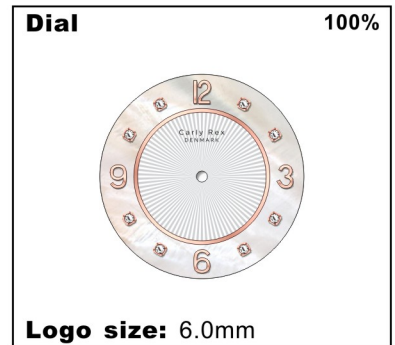

Silver white

Sunray

White

Movable

Case :	Ø28.0mm
Dial Opening :	Ø23.5mm
Bracelet / Strap :	32.0x32.0mm
Crown :	Ø3.0mm
Water Resistant :	3ATM
Scale :	100%

Version A

Version B

Version C

Model No.:	Case Material: Alloy	Movement: 2035	Marketing: Kristy
Brand Name: Carly Rex DENMARK	Design Ref. No.: CS2107023B	Designer: Tank	Date: 04/Aug/2021

Case :	34.0(W)x40.0(H)mm
Dial Opening :	Ø29.0mm
Bracelet / Strap :	14.0x14.0mm
Crown :	Ø3.5mm
Water Resistant :	3ATM
Scale :	100%

Side View

Case :	32.0(W)x38.5(H)mm
Dial Opening :	Ø27.0mm
Bracelet / Strap :	18.0x14.0mm
Crown :	Ø4.0mm
Water Resistant :	
Scale :	100%

Model No.: C3015SLX	Case Material: Stainless steel	Movement: Y121	Marketing: Niki
Brand Name: Carly Rex DENMARK	Design Ref. No.: CS2107030A	Designer: Tank	Date: 02/Aug/2021

A

B

C

Case :	25.0X31.0mm
Dial Opening :	16.6X19.2mm
Bracelet / Strap :	18.0X18.0mm
Crown :	Ø4.0mm
Water Resistant :	3ATM
Scale :	100%

Model No.:	Case Material: Stainless steel	Movement: Y120	Marketing: Kristy
Brand Name: Carly Rex DENMARK	Design Ref. No.: CS2108068	Designer: Andrew	Date: 20/Aug/2021