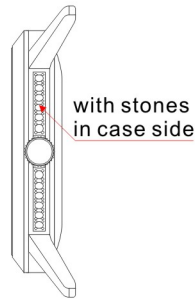

Silver white

Sunray

White

Movable

Case :	Ø28.0mm
Dial Opening :	Ø23.5mm
Bracelet / Strap :	32.0x32.0mm
Crown :	Ø3.0mm
Water Resistant :	3ATM
Scale :	100%

Version A

Version B

Version C

Model No.:	Case Material: Alloy	Movement: 2035	Marketing: Kristy
Brand Name: Carly Rex DENMARK	Design Ref. No.: CS2107023B	Designer: Tank	Date: 04/Aug/2021

Case :	34.0(W)x40.0(H)mm
Dial Opening :	Ø29.0mm
Bracelet / Strap :	14.0x14.0mm
Crown :	Ø3.5mm
Water Resistant :	3ATM
Scale :	100%

Side View

Case :	32.0(W)x38.5(H)mm
Dial Opening :	Ø27.0mm
Bracelet / Strap :	18.0x14.0mm
Crown :	Ø4.0mm
Water Resistant :	
Scale :	100%

Model No.: C3015SLX	Case Material: Stainless steel	Movement: Y121	Marketing: Niki
Brand Name: Carly Rex DENMARK	Design Ref. No.: CS2107030A	Designer: Tank	Date: 02/Aug/2021

A

B

C

Case :	25.0X31.0mm
Dial Opening :	16.6X19.2mm
Bracelet / Strap :	18.0X18.0mm
Crown :	Ø4.0mm
Water Resistant :	3ATM
Scale :	100%

Model No.:	Case Material: Stainless steel	Movement: Y120	Marketing: Kristy
Brand Name: Carly Rex DENMARK	Design Ref. No.: CS2108068	Designer: Andrew	Date: 20/Aug/2021