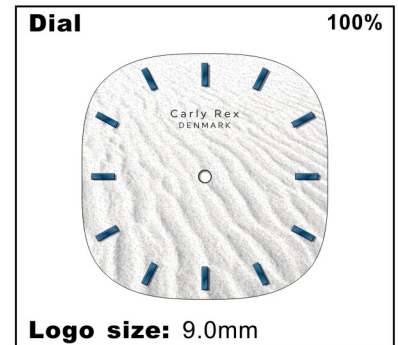

Version A

Version B

Version C

Case :	20.0(W)x31.5(H)mm
Dial Opening :	14.5x19.0mm
Bracelet / Strap :	10.0x10.0mm
Crown :	Ø3.5mm
Water Resistant :	3ATM
Scale :	100%

Model No.:	Case Material: Stainless steel	Movement: Y120E	Marketing: Niki
Brand Name: Carly Rex DENMARK	Design Ref. No.: CS2105012	Designer: Andrew	Date: 07/May/2021

Version A

Version B

Version C

Case :	38.0(W)x44.0(H)mm
Dial Opening :	32.5x32.5mm
Bracelet / Strap :	18.0x16.0mm
Crown :	Ø4.5mm
Water Resistant :	3ATM
Scale :	100%

Model No.:	Case Material: Stainless steel	Movement: 2039	Marketing: Niki
Brand Name: Carly Rex DENMARK	Design Ref. No.: CS2105013	Designer: Andrew	Date: 07/May/2021

Silver white

Sunray

White

Movable

Case :	Ø28.0mm
Dial Opening :	Ø23.5mm
Bracelet / Strap :	32.0x32.0mm
Crown :	Ø3.0mm
Water Resistant :	3ATM
Scale :	100%

Version A

Version B

Version C

A

B

C

Case :	25.0X31.0mm
Dial Opening :	16.6X19.2mm
Bracelet / Strap :	18.0X18.0mm
Crown :	Ø4.0mm
Water Resistant :	3ATM
Scale :	100%

Model No.:	Case Material: Stainless steel	Movement: Y120	Marketing: Kristy
Brand Name: Carly Rex DENMARK	Design Ref. No.: CS2108068	Designer: Andrew	Date: 20/Aug/2021