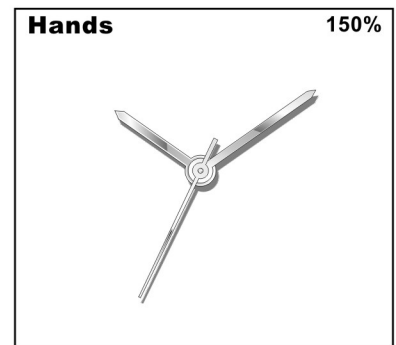

Glossy crocodile strap

Version D

Version E

Version F

Case :	23.5(W)x35.5(H)mm
Dial Opening :	18.0x22.5mm
Bracelet / Strap :	16.0x14.0mm
Crown :	Ø3.5mm
Water Resistant :	3ATM
Scale :	100%

Model No.: 2303S	Case Material: Stainless steel	Movement: VJ21	Marketing:
Brand Name: Carly Rex DENMARK	Design Ref. No.: BD-21022	Designer:	Date: 29/10/2021

C3559ALX-C

Case :	Existing Case 34.0(W)x34.0(H)mm
Dial Opening :	Ø31.0mm
Bracelet / Strap :	16.0x14.0mm
Crown :	Ø4.0mm
Water Resistant :	3ATM
Scale :	100%

Model No.: C3559ALX	Case Material: Alloy	Movement: PC21S	Marketing: Paul
Brand Name: Carly Rex DENMARK	Design Ref. No.: CS2108011D	Designer: Tank/Andrew	Date: 18/Aug/2021

Case :	36.0(W)x42.0(H)mm
Dial Opening :	Ø30.0mm
Bracelet / Strap :	14.0x14.0mm
Crown :	Ø3.5mm
Water Resistant :	3ATM
Scale :	100%

Model No.:	Case Material: Alloy	Movement: PC21	Marketing: Peggy
Brand Name: Carly Rex DENMARK	Design Ref. No.: CS2109066	Designer: Tank ★	Date: 16/Sep/2021