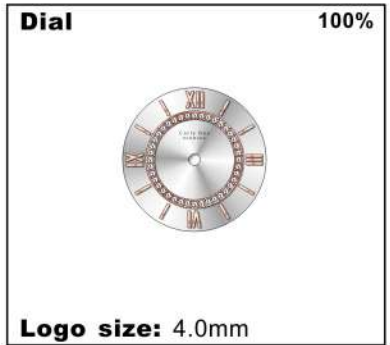

A

B

C

Case :	24.0(W)x30.0(H)mm
Dial Opening :	Ø19.0mm
Bracelet / Strap :	8.0x8.0mm
Crown :	Ø3.5mm
Water Resistant :	3ATM
Scale :	100%

Model No.:	Case Material: Alloy	Movement: PC21	Marketing: Paul
Brand Name: Carly Rex DENMARK	Design Ref. No.: CS2111017	Designer: Tank	Date: 05/Nov/2021

Version A

Version B

Version C

Case :	22.0(W)x36.5(H)mm
Dial Opening :	17.0(W)x24.0(H)mm
Bracelet / Strap :	12.0x10.0mm
Crown :	Ø4.0mm
Water Resistant :	3ATM
Scale :	100%

Model No.:	Case Material: Alloy	Movement: 2035	Marketing: Paul
Brand Name: Carly Rex DENMARK	Design Ref. No.: CS2111018A	Designer: Andrew	Date: 09/Nov/2021

Version A

Version B

Version C

Case :	23.5(W)x35.5(H)mm
Dial Opening :	18.0x22.5mm
Bracelet / Strap :	16.0x16.0mm
Crown :	Ø3.5mm
Water Resistant :	3ATM
Scale :	100%

Model No.: 2303S	Case Material: Stainless steel	Movement: VJ21	Marketing:
Brand Name: Carly Rex DENMARK	Design Ref. No.: BD-21022	Designer:	Date: 27/10/2021

Silver white

Sunray

White

Movable

Case :	Ø28.0mm
Dial Opening :	Ø23.5mm
Bracelet / Strap :	32.0x32.0mm
Crown :	Ø3.0mm
Water Resistant :	3ATM
Scale :	100%

Version A

Version B

Version C