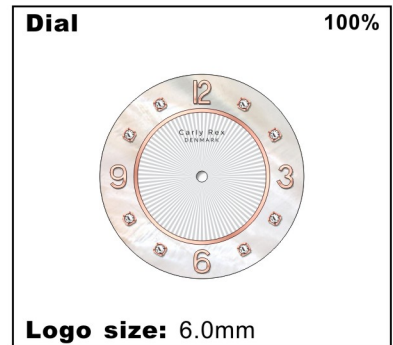

Case :	28.0(W)x33.0(H)mm
Dial Opening :	Φ 23.5mm
Bracelet / Strap :	12.0x12.0mm
Crown :	Φ 4.0mm
Water Resistant :	3ATM
Scale :	100%

Model No.:	Case Material: Alloy	Movement: PC21	Marketing: Peggy
Brand Name: Carly Rex DENMARK	Design Ref. No.: CS2109067	Designer: Tank ★	Date: 16/Sep/2021

STONE: 16 PCS

Version B

Version C

Case :	26.5(W)x32.0(H)mm
Dial Opening :	Ø22.0mm
Bracelet / Strap :	11.5x10.5mm
Crown :	Ø3.5mm
Water Resistant :	3ATM
Scale :	100%

Model No.:	Case Material: Alloy	Movement: PC21	Marketing: Peggy
Brand Name: Carly Rex DENMARK	Design Ref. No.: CS2109068	Designer: Tank ★	Date: 16/Sep/2021

Silver white

Sunray

White

Movable

Case :	Ø28.0mm
Dial Opening :	Ø23.5mm
Bracelet / Strap :	32.0x32.0mm
Crown :	Ø3.0mm
Water Resistant :	3ATM
Scale :	100%

Version A

Version B

Version C

Model No.:	Case Material: Alloy	Movement: 2035	Marketing: Kristy
Brand Name: Carly Rex DENMARK	Design Ref. No.: CS2107023B	Designer: Tank	Date: 04/Aug/2021

C3015SLX-A

C3015SLX-B

C3015SLX-C

Case :	32.0(W)x38.5(H)mm
Dial Opening :	Ø27.0mm
Bracelet / Strap :	18.0x14.0mm
Crown :	Ø4.0mm
Water Resistant :	
Scale :	100%