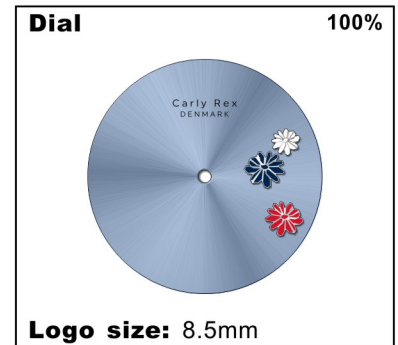

Glossy crocodile strap

Version D

Version E

Version F

Case :	23.5(W)x35.5(H)mm
Dial Opening :	18.0x22.5mm
Bracelet / Strap :	16.0x14.0mm
Crown :	Ø3.5mm
Water Resistant :	3ATM
Scale :	100%

Model No.: 2303S	Case Material: Stainless steel	Movement: VJ21	Marketing:
Brand Name: Carly Rex DENMARK	Design Ref. No.: BD-21022	Designer:	Date: 29/10/2021

● 201C
Version A

● 7543C
Version B

● 4675C
Version C

Case :	36.0(W)x42.0(H)mm
Dial Opening :	Ø32.0mm
Bracelet / Strap :	14.0x14.0mm
Crown :	Ø4.0mm
Water Resistant :	3ATM
Scale :	100%

Model No.:	Case Material: Stainless steel	Movement: 2036	Marketing: Niki
Brand Name: Carly Rex DENMARK	Design Ref. No.: CS2110008	Designer: Andrew ★	Date: 08/Oct/2021

■ Pantone 289 C
■ Pantone 186 C
■ Pantone 277 C

C3912SLX-A

■ Pantone 186 C
■ Pantone 289 C

C3912SLX-B

■ Pantone 186 C
■ Pantone 289 C
■ Pantone 719 C

C3912SLX-C

Case :	Existing Case 35.0(W)x40.0(H)mm
Dial Opening :	Ø31.0mm
Bracelet / Strap :	14.0x12.0mm
Crown :	Ø5.0mm
Water Resistant :	3ATM
Scale :	100%

Silver white

Sunray

White

Movable

Case :	Ø28.0mm
Dial Opening :	Ø23.5mm
Bracelet / Strap :	32.0x32.0mm
Crown :	Ø3.0mm
Water Resistant :	3ATM
Scale :	100%

Version A

Version B

Version C