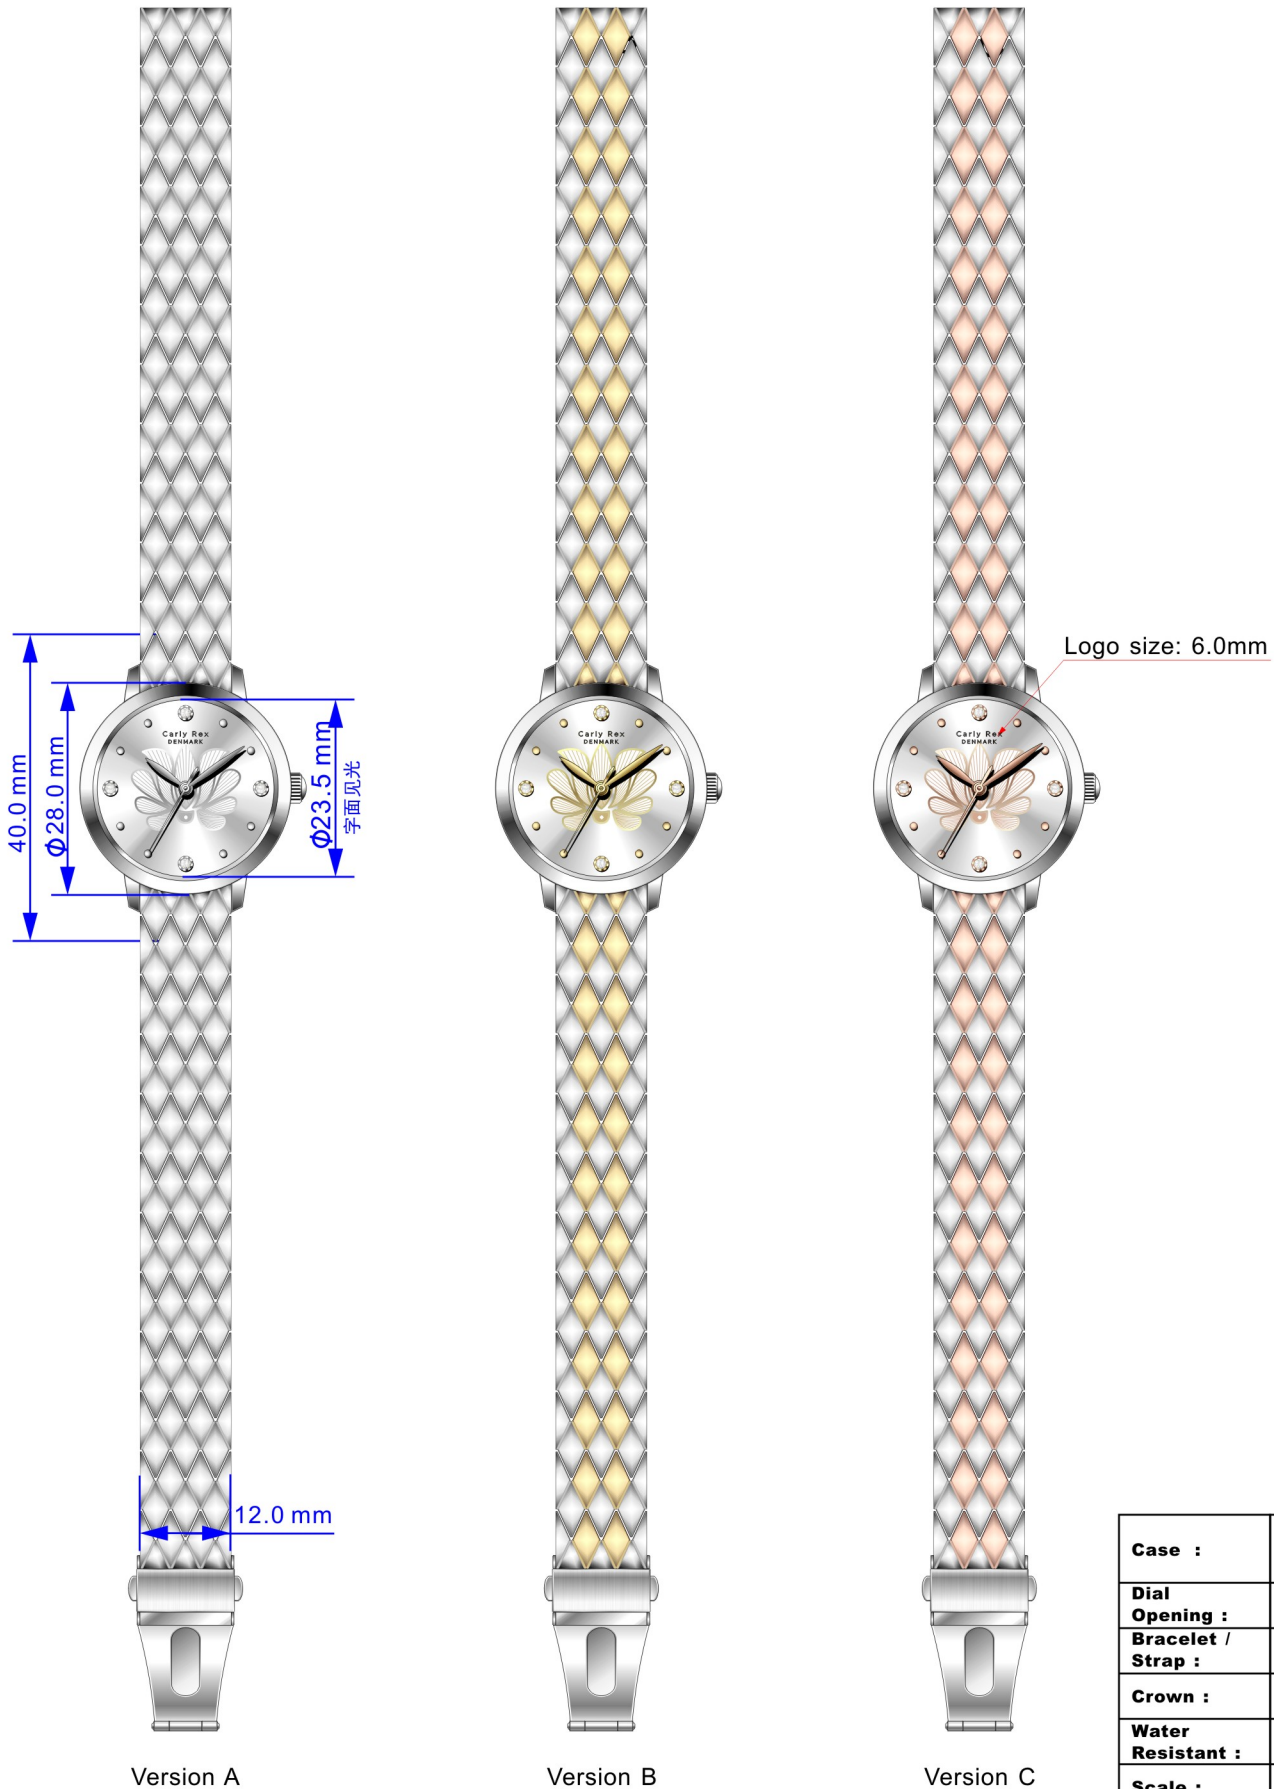

Case :	36.0(W)x42.0(H)mm
Dial Opening :	Ø30.0mm
Bracelet / Strap :	14.0x14.0mm
Crown :	Ø3.5mm
Water Resistant :	3ATM
Scale :	100%

Model No.:	Case Material: Alloy	Movement: PC21	Marketing: Peggy
Brand Name: Carly Rex DENMARK	Design Ref. No.: CS2109066	Designer: Tank ★	Date: 16/Sep/2021

Case :	28.0(W)x33.0(H)mm
Dial Opening :	Φ 23.5mm
Bracelet / Strap :	12.0x12.0mm
Crown :	Φ 4.0mm
Water Resistant :	3ATM
Scale :	100%

Model No.:	Case Material: Alloy	Movement: PC21	Marketing: Peggy
Brand Name: Carly Rex DENMARK	Design Ref. No.: CS2109067	Designer: Tank ★	Date: 16/Sep/2021

STONE: 16 PCS

Version B

Version C

Case :	26.5(W)x32.0(H)mm
Dial Opening :	Ø22.0mm
Bracelet / Strap :	11.5x10.5mm
Crown :	Ø3.5mm
Water Resistant :	3ATM
Scale :	100%

Model No.:	Case Material: Alloy	Movement: PC21	Marketing: Peggy
Brand Name: Carly Rex DENMARK	Design Ref. No.: CS2109068	Designer: Tank ★	Date: 16/Sep/2021

Silver white

Sunray

White

Movable

Case :	Ø28.0mm
Dial Opening :	Ø23.5mm
Bracelet / Strap :	32.0x32.0mm
Crown :	Ø3.0mm
Water Resistant :	3ATM
Scale :	100%

Version A

Version B

Version C