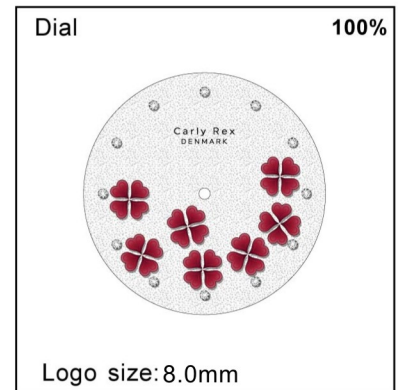

Version A

Version B

Version C

Case :	23.5(W)x35.5(H)mm
Dial Opening :	18.0x22.5mm
Bracelet / Strap :	16.0x16.0mm
Crown :	Ø3.5mm
Water Resistant :	3ATM
Scale :	100%

Model No.: 2303S	Case Material: Stainless steel	Movement: VJ21	Marketing:
Brand Name: Carly Rex DENMARK	Design Ref. No.: BD-21022	Designer:	Date: 27/10/2021

Glossy crocodile strap

Version D

Version E

Version F

Case :	23.5(W)x35.5(H)mm
Dial Opening :	18.0x22.5mm
Bracelet / Strap :	16.0x14.0mm
Crown :	Ø3.5mm
Water Resistant :	3ATM
Scale :	100%

Model No.: 2303S	Case Material: Stainless steel	Movement: VJ21	Marketing:
Brand Name: Carly Rex DENMARK	Design Ref. No.: BD-21022	Designer:	Date: 29/10/2021

● 201C
Version A

● 7543C
Version B

● 4675C
Version C

Case :	36.0(W)x42.0(H)mm
Dial Opening :	Ø32.0mm
Bracelet / Strap :	14.0x14.0mm
Crown :	Ø4.0mm
Water Resistant :	3ATM
Scale :	100%

Model No.:	Case Material: Stainless steel	Movement: 2036	Marketing: Niki
Brand Name: Carly Rex DENMARK	Design Ref. No.: CS2110008	Designer: Andrew ★	Date: 08/Oct/2021

Silver white

Sunray

White

Movable

Case :	Ø28.0mm
Dial Opening :	Ø23.5mm
Bracelet / Strap :	32.0x32.0mm
Crown :	Ø3.0mm
Water Resistant :	3ATM
Scale :	100%

Version A

Version B

Version C