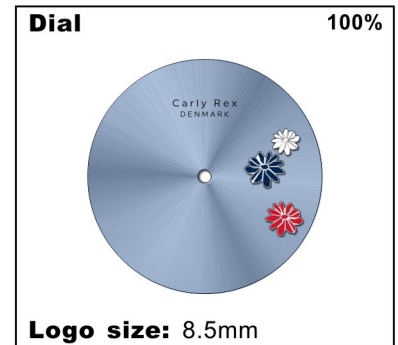

● 201C  
Version A

● 7543C  
Version B

● 4675C  
Version C

<b>Case :</b>	36.0(W)x42.0(H)mm
<b>Dial Opening :</b>	Ø32.0mm
<b>Bracelet / Strap :</b>	14.0x14.0mm
<b>Crown :</b>	Ø4.0mm
<b>Water Resistant :</b>	3ATM
<b>Scale :</b>	100%

■ Pantone 289 C  
■ Pantone 186 C  
■ Pantone 277 C

C3912SLX-A

■ Pantone 186 C  
■ Pantone 289 C

C3912SLX-B

■ Pantone 186 C  
■ Pantone 289 C  
■ Pantone 719 C

C3912SLX-C

<b>Case :</b>	Existing Case 35.0(W)x40.0(H)mm
<b>Dial Opening :</b>	Ø31.0mm
<b>Bracelet / Strap :</b>	14.0x12.0mm
<b>Crown :</b>	Ø5.0mm
<b>Water Resistant :</b>	3ATM
<b>Scale :</b>	100%

Silver white

Sunray

White

Movable

<b>Case :</b>	Ø28.0mm
<b>Dial Opening :</b>	Ø23.5mm
<b>Bracelet / Strap :</b>	32.0x32.0mm
<b>Crown :</b>	Ø3.0mm
<b>Water Resistant :</b>	3ATM
<b>Scale :</b>	100%

Version A

100%

**Logo size:** 6.0mm

**Crown / Pusher**

150%

<b>Case :</b>	32.0(W)x38.5(H)mm
<b>Dial Opening :</b>	Ø27.0mm
<b>Bracelet / Strap :</b>	18.0x14.0mm
<b>Crown :</b>	Ø4.0mm
<b>Water Resistant :</b>	
<b>Scale :</b>	100%