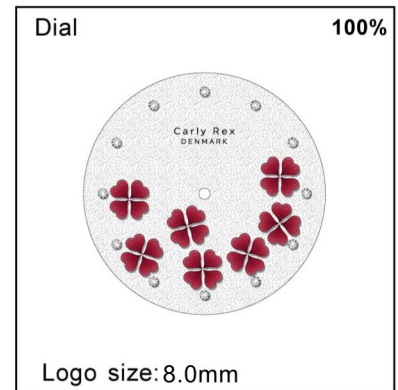

● 201C  
Version A

● 7543C  
Version B

● 4675C  
Version C

<b>Case :</b>	36.0(W)x42.0(H)mm
<b>Dial Opening :</b>	Ø32.0mm
<b>Bracelet / Strap :</b>	14.0x14.0mm
<b>Crown :</b>	Ø4.0mm
<b>Water Resistant :</b>	3ATM
<b>Scale :</b>	100%

■ Pantone 289 C  
■ Pantone 186 C  
■ Pantone 277 C

C3912SLX-A

■ Pantone 186 C  
■ Pantone 289 C

C3912SLX-B

■ Pantone 186 C  
■ Pantone 289 C  
■ Pantone 719 C

C3912SLX-C

<b>Case :</b>	Existing Case 35.0(W)x40.0(H)mm
<b>Dial Opening :</b>	Ø31.0mm
<b>Bracelet / Strap :</b>	14.0x12.0mm
<b>Crown :</b>	Ø5.0mm
<b>Water Resistant :</b>	3ATM
<b>Scale :</b>	100%

Silver white

Sunray

White

Movable

<b>Case :</b>	Ø28.0mm
<b>Dial Opening :</b>	Ø23.5mm
<b>Bracelet / Strap :</b>	32.0x32.0mm
<b>Crown :</b>	Ø3.0mm
<b>Water Resistant :</b>	3ATM
<b>Scale :</b>	100%

Version A

100%

**Logo size:** 6.0mm

**Crown / Pusher**

150%

<b>Case :</b>	32.0(W)x38.5(H)mm
<b>Dial Opening :</b>	Ø27.0mm
<b>Bracelet / Strap :</b>	18.0x14.0mm
<b>Crown :</b>	Ø4.0mm
<b>Water Resistant :</b>	
<b>Scale :</b>	100%