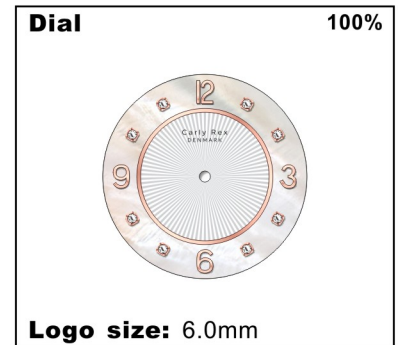

<b>Case :</b>	34.0(W)x40.0(H)mm
<b>Dial Opening :</b>	Ø29.0mm
<b>Bracelet / Strap :</b>	14.0x14.0mm
<b>Crown :</b>	Ø3.5mm
<b>Water Resistant :</b>	3ATM
<b>Scale :</b>	100%

<b>Model No.:</b>	<b>Case Material:</b> Stainless steel	<b>Movement:</b> VJ21	<b>Marketing:</b> Kristy
<b>Brand Name:</b> Carly Rex DENMARK	<b>Design Ref. No.:</b> CS2107029A	<b>Designer:</b> Andrew ★	<b>Date:</b> 29/July/2021

C3015SLX-A

C3015SLX-B

C3015SLX-C

Side View

with stones  
in case side

**Hands**

150%

**Dial**

100%

**Logo size:** 6.0mm

**Crown / Pusher**

150%

<b>Case :</b>	32.0(W)x38.5(H)mm
<b>Dial Opening :</b>	Ø27.0mm
<b>Bracelet / Strap :</b>	18.0x14.0mm
<b>Crown :</b>	Ø4.0mm
<b>Water Resistant :</b>	
<b>Scale :</b>	100%