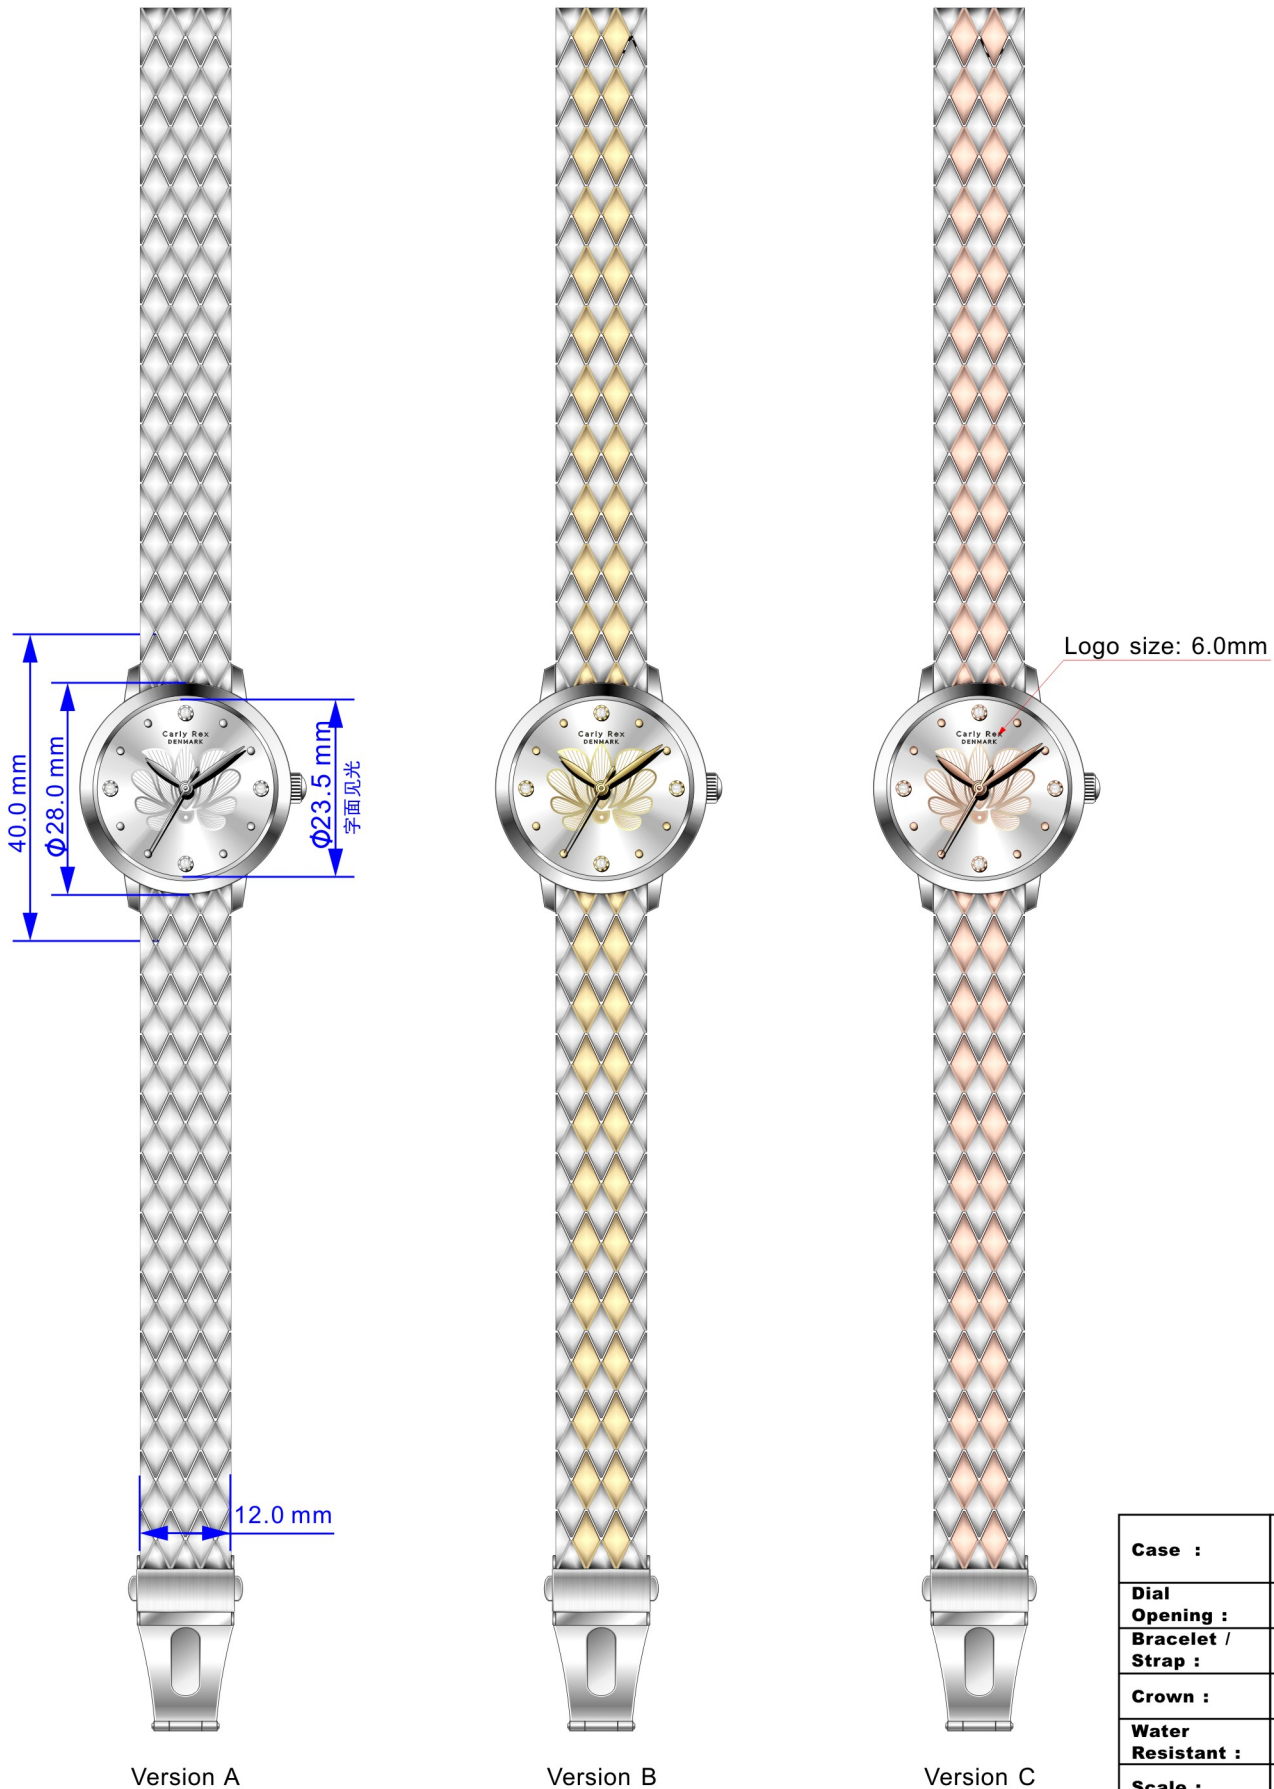

<b>Case :</b>	36.0(W)x42.0(H)mm
<b>Dial Opening :</b>	Ø30.0mm
<b>Bracelet / Strap :</b>	14.0x14.0mm
<b>Crown :</b>	Ø3.5mm
<b>Water Resistant :</b>	3ATM
<b>Scale :</b>	100%

<b>Model No.:</b>	<b>Case Material:</b> Alloy	<b>Movement:</b> PC21	<b>Marketing:</b> Peggy
<b>Brand Name:</b> Carly Rex DENMARK	<b>Design Ref. No.:</b> CS2109066	<b>Designer:</b> Tank ★	<b>Date:</b> 16/Sep/2021

Silver white

Sunray

White

Movable

<b>Case :</b>	Ø28.0mm
<b>Dial Opening :</b>	Ø23.5mm
<b>Bracelet / Strap :</b>	32.0x32.0mm
<b>Crown :</b>	Ø3.0mm
<b>Water Resistant :</b>	3ATM
<b>Scale :</b>	100%

Version A

100%

**Logo size:** 6.0mm

**Crown / Pusher**

150%

<b>Case :</b>	32.0(W)x38.5(H)mm
<b>Dial Opening :</b>	Ø27.0mm
<b>Bracelet / Strap :</b>	18.0x14.0mm
<b>Crown :</b>	Ø4.0mm
<b>Water Resistant :</b>	
<b>Scale :</b>	100%

A

B

C

<b>Case :</b>	25.0X31.0mm
<b>Dial Opening :</b>	16.6X19.2mm
<b>Bracelet / Strap :</b>	18.0X18.0mm
<b>Crown :</b>	Ø4.0mm
<b>Water Resistant :</b>	3ATM
<b>Scale :</b>	100%

<b>Model No.:</b>	<b>Case Material:</b> Stainless steel	<b>Movement:</b> Y120	<b>Marketing:</b> Kristy
<b>Brand Name:</b> Carly Rex DENMARK	<b>Design Ref. No.:</b> CS2108068	<b>Designer:</b> Andrew	<b>Date:</b> 20/Aug/2021