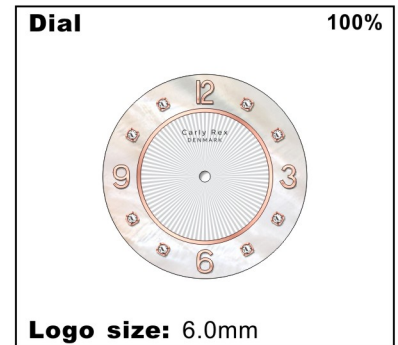

Silver white

Sunray

White

Movable

<b>Case :</b>	Ø28.0mm
<b>Dial Opening :</b>	Ø23.5mm
<b>Bracelet / Strap :</b>	32.0x32.0mm
<b>Crown :</b>	Ø3.0mm
<b>Water Resistant :</b>	3ATM
<b>Scale :</b>	100%

Version A

<b>Case :</b>	34.0(W)x40.0(H)mm
<b>Dial Opening :</b>	Ø29.0mm
<b>Bracelet / Strap :</b>	14.0x14.0mm
<b>Crown :</b>	Ø3.5mm
<b>Water Resistant :</b>	3ATM
<b>Scale :</b>	100%

<b>Model No.:</b>	<b>Case Material:</b> Stainless steel	<b>Movement:</b> VJ21	<b>Marketing:</b> Kristy
<b>Brand Name:</b> Carly Rex DENMARK	<b>Design Ref. No.:</b> CS2107029A	<b>Designer:</b> Andrew ★	<b>Date:</b> 29/July/2021

C3015SLX-A

C3015SLX-B

C3015SLX-C

<b>Case :</b>	32.0(W)x38.5(H)mm
<b>Dial Opening :</b>	Ø27.0mm
<b>Bracelet / Strap :</b>	18.0x14.0mm
<b>Crown :</b>	Ø4.0mm
<b>Water Resistant :</b>	
<b>Scale :</b>	100%

<b>Model No.:</b> C3015SLX	<b>Case Material:</b> Stainless steel	<b>Movement:</b> Y121	<b>Marketing:</b> Niki
<b>Brand Name:</b> Carly Rex DENMARK	<b>Design Ref. No.:</b> CS2107030A	<b>Designer:</b> Tank	<b>Date:</b> 02/Aug/2021

A

B

C

<b>Case :</b>	25.0X31.0mm
<b>Dial Opening :</b>	16.6X19.2mm
<b>Bracelet / Strap :</b>	18.0X18.0mm
<b>Crown :</b>	Ø4.0mm
<b>Water Resistant :</b>	3ATM
<b>Scale :</b>	100%

<b>Model No.:</b>	<b>Case Material:</b> Stainless steel	<b>Movement:</b> Y120	<b>Marketing:</b> Kristy
<b>Brand Name:</b> Carly Rex DENMARK	<b>Design Ref. No.:</b> CS2108068	<b>Designer:</b> Andrew	<b>Date:</b> 20/Aug/2021