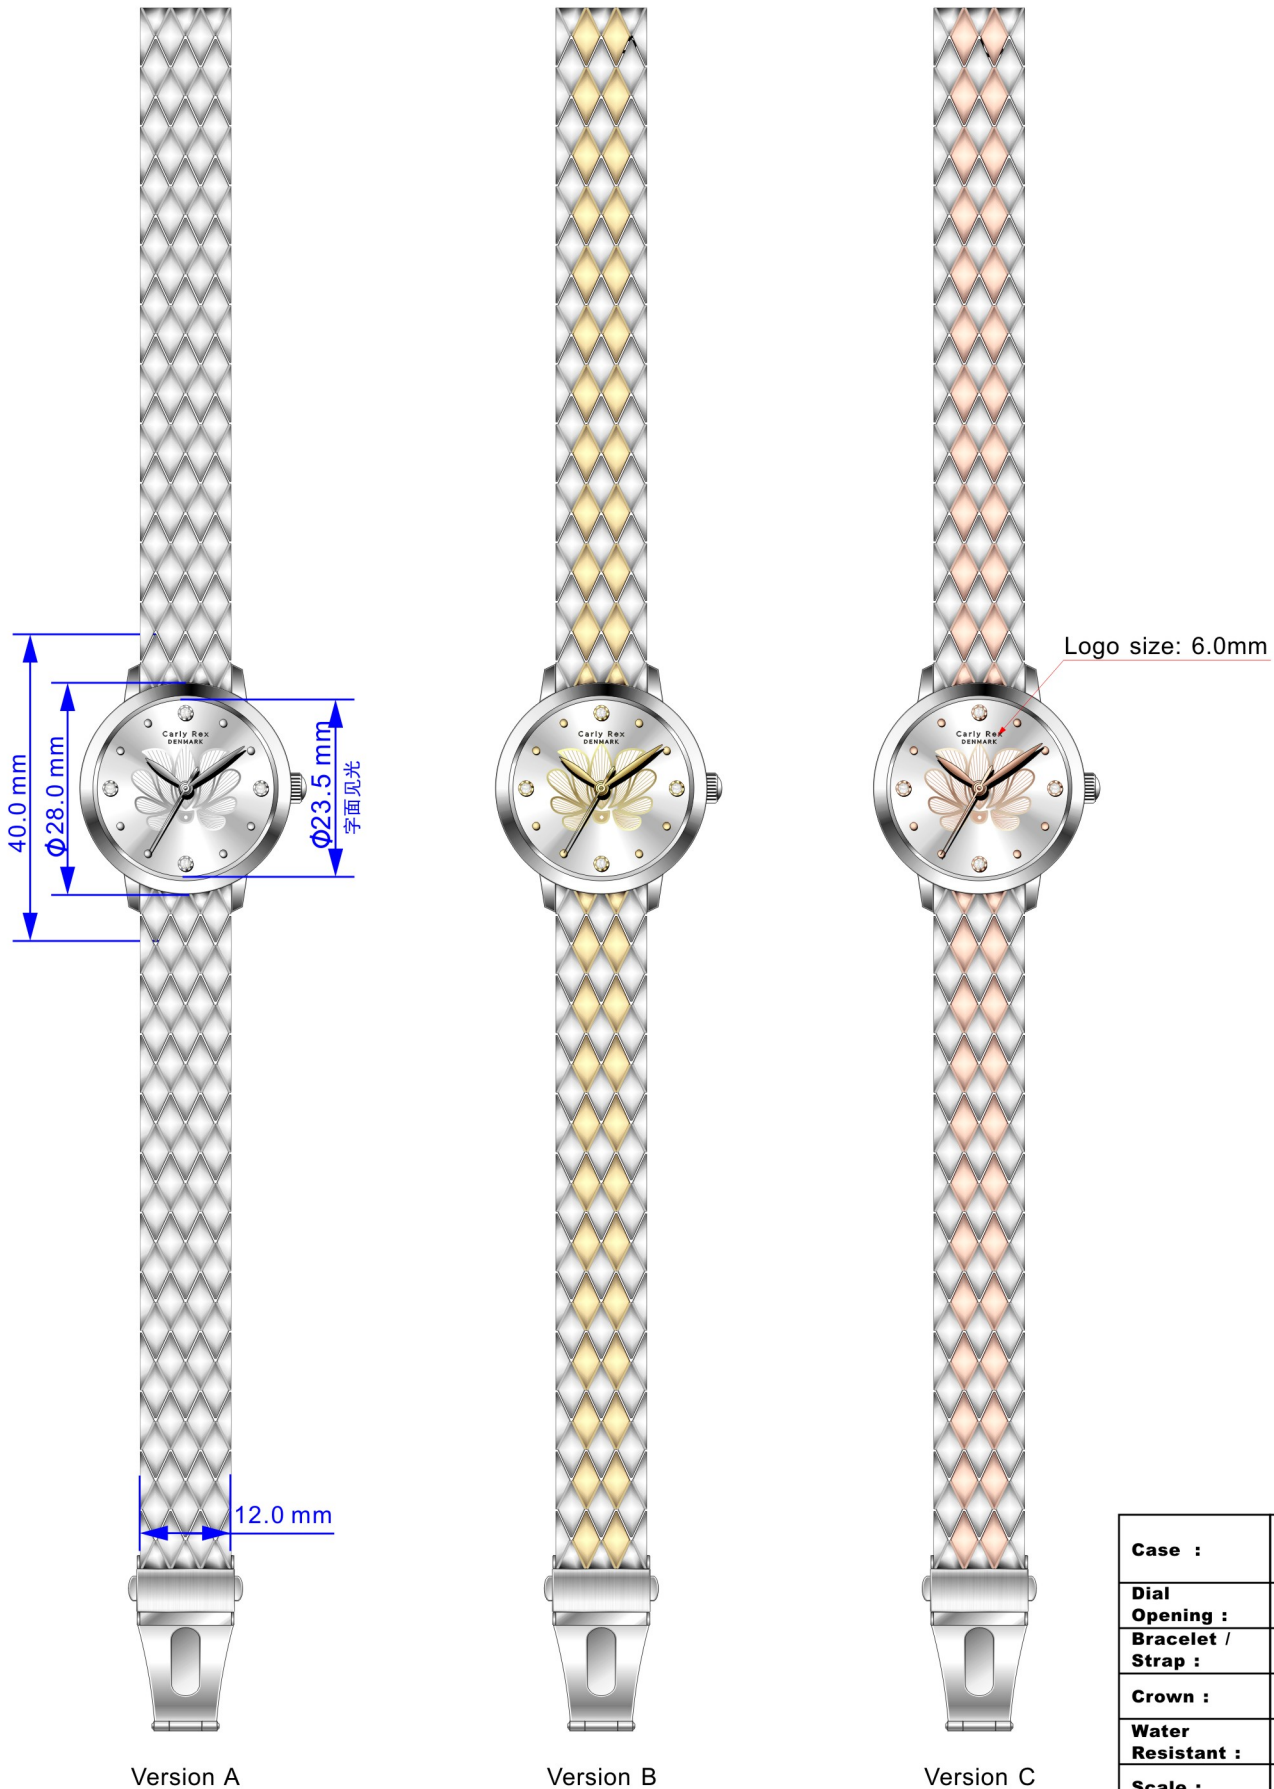

Case :	28.0(W)x33.0(H)mm
Dial Opening :	Φ23.5mm
Bracelet / Strap :	12.0x12.0mm
Crown :	Φ4.0mm
Water Resistant :	3ATM
Scale :	100%

Model No.:	Case Material: Alloy	Movement: PC21	Marketing: Peggy
Brand Name: Carly Rex DENMARK	Design Ref. No.: CS2109067	Designer: Tank ★	Date: 16/Sep/2021