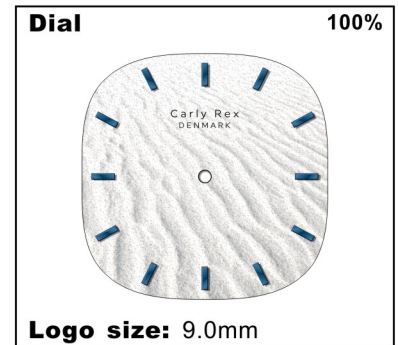

Version A

Version B

Version C

<b>Case :</b>	20.0(W)x31.5(H)mm
<b>Dial Opening :</b>	14.5x19.0mm
<b>Bracelet / Strap :</b>	10.0x10.0mm
<b>Crown :</b>	Ø3.5mm
<b>Water Resistant :</b>	3ATM
<b>Scale :</b>	100%

Version A

Version B

Version C

<b>Case :</b>	38.0(W)x44.0(H)mm
<b>Dial Opening :</b>	32.5x32.5mm
<b>Bracelet / Strap :</b>	18.0x16.0mm
<b>Crown :</b>	Ø4.5mm
<b>Water Resistant :</b>	3ATM
<b>Scale :</b>	100%