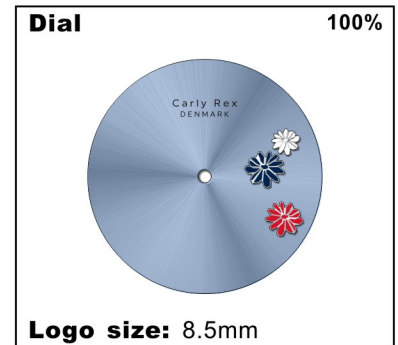

■ Pantone 289 C  
■ Pantone 186 C  
■ Pantone 277 C

C3912SLX-A

■ Pantone 186 C  
■ Pantone 289 C

C3912SLX-B

■ Pantone 186 C  
■ Pantone 289 C  
■ Pantone 719 C

C3912SLX-C

<b>Case :</b>	Existing Case 35.0(W)x40.0(H)mm
<b>Dial Opening :</b>	Ø31.0mm
<b>Bracelet / Strap :</b>	14.0x12.0mm
<b>Crown :</b>	Ø5.0mm
<b>Water Resistant :</b>	3ATM
<b>Scale :</b>	100%

Version A

Version B

Version C

<b>Case :</b>	20.0(W)x31.5(H)mm
<b>Dial Opening :</b>	14.5x19.0mm
<b>Bracelet / Strap :</b>	10.0x10.0mm
<b>Crown :</b>	Ø3.5mm
<b>Water Resistant :</b>	3ATM
<b>Scale :</b>	100%

Version A

Version B

Version C

<b>Case :</b>	38.0(W)x44.0(H)mm
<b>Dial Opening :</b>	32.5x32.5mm
<b>Bracelet / Strap :</b>	18.0x16.0mm
<b>Crown :</b>	Ø4.5mm
<b>Water Resistant :</b>	3ATM
<b>Scale :</b>	100%

Silver white

Sunray

White

Movable

<b>Case :</b>	Ø28.0mm
<b>Dial Opening :</b>	Ø23.5mm
<b>Bracelet / Strap :</b>	32.0x32.0mm
<b>Crown :</b>	Ø3.0mm
<b>Water Resistant :</b>	3ATM
<b>Scale :</b>	100%

Version A