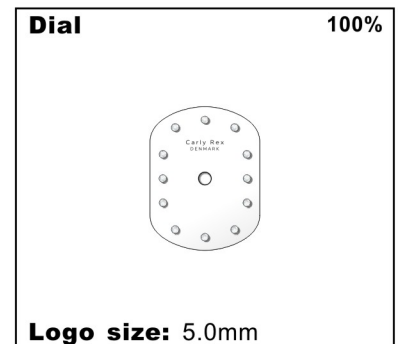

STONE: 16 PCS

Version B

Version C

<b>Case :</b>	26.5(W)x32.0(H)mm
<b>Dial Opening :</b>	Ø22.0mm
<b>Bracelet / Strap :</b>	11.5x10.5mm
<b>Crown :</b>	Ø3.5mm
<b>Water Resistant :</b>	3ATM
<b>Scale :</b>	100%

Version A

Version B

Version C

<b>Case :</b>	20.0(W)x31.5(H)mm
<b>Dial Opening :</b>	14.5x19.0mm
<b>Bracelet / Strap :</b>	10.0x10.0mm
<b>Crown :</b>	Ø3.5mm
<b>Water Resistant :</b>	3ATM
<b>Scale :</b>	100%