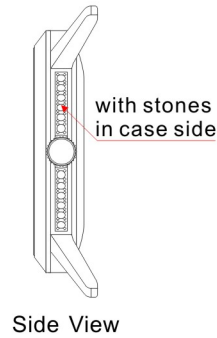

Case :	32.0(W)x38.5(H)mm
Dial Opening :	Ø27.0mm
Bracelet / Strap :	18.0x14.0mm
Crown :	Ø4.0mm
Water Resistant :	
Scale :	100%

Model No.: C3015SLX	Case Material: Stainless steel	Movement: Y121	Marketing: Niki
Brand Name: Carly Rex DENMARK	Design Ref. No.: CS2107030A	Designer: Tank	Date: 02/Aug/2021